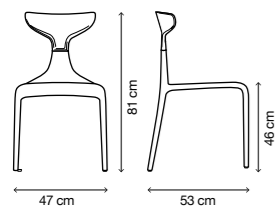

The Iron Shark Chair rises above the rest with its particular style and 36 color combinations.

The chromed steel tube frame adds a contemporary touch to the ergonomic polypropylene chair. Select from six color options each for both seat and back to create your own unique Iron Shark. Stackable for convenient storage.

Seduta in polipropilene / Schienale in policarbonato
Seat in polypropylene / Back in polycarbonate

3,3 Kg / unit.

57 x 71 x 95 cm / 0,40 m³

4 sedie per imballo min.
chairs per carton min.

8

Colori / Colors