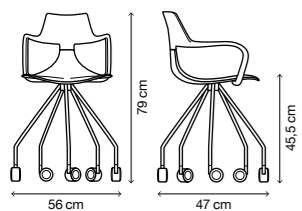

- 8 Kg / unit.
- 57 x 57 x 81 cm / 0,27 m³
- 1 sedie per imballo min. chairs per carton min.

Colori / Colors

36 combinazioni colori / colors schemes

Seduta Seat

- P001 Bianco / White
- P002 Verde / Green
- P003 Arancio / Orange

- P004 Rosso / Red
- P005 Antracite / Anthracite
- P007 Tortora / Dove grey

Schienale Back

- P001 Bianco / White
- P002 Verde / Green
- P003 Arancio / Orange

- P004 Rosso / Red
- P005 Antracite / Anthracite
- P007 Tortora / Dove grey

Struttura cromata Chromed frame

- C400 Cromato / Chromed

Modello / Model

Cyber Shark

Basso HS62-Alto HS72 / Low HS62-High HS72

Materiali / Materials

Seduta e schienale in polipropilene / Struttura in acciaio cromato o verniciato / tubo ovale 33 x 10 mm - spessore 2 mm
Seat and back in polypropylene / Chromed or painted steel frame / oval tube 33 x 10 mm - thickness 2 mm